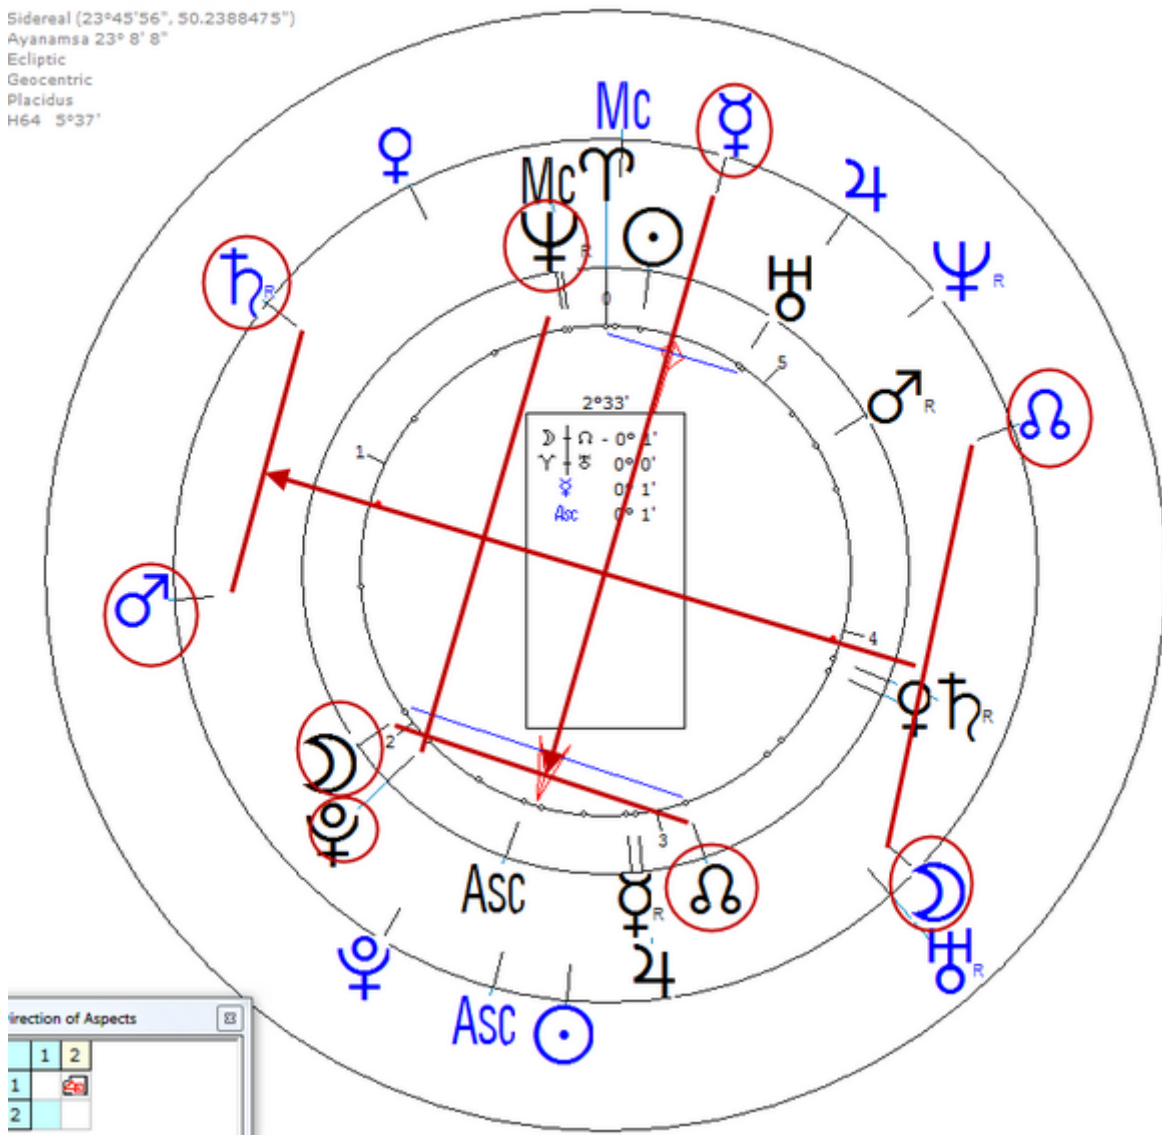

Housewife who shot her husband and twin sons to death and wounded her six-year-old daughter, then placing the gun in her mouth and committed suicide.

Death by Suicide 25 July 1987 at 03:00 AM in Montclair (Shot herself)

Transit at 03:00 AM

$\text{♂}_t/\text{♃}_t = \text{♀}_n/\text{♀}_n$ (murder) = $\text{♃}_t/\text{♁}_t = \text{♀}_t = \text{♃}_n/\text{♁}_n$ (and then suicide)

Sees, Leslie
3 July 1954 Sat 23:45 (GMT-7) 33°44'09"N 118°17'29"W
San Pedro CA, Los Angeles, USA
Sidereal (23°45'56", 50.2388475")
Ayanamsa 23° 8' 8"
Ecliptic
Geocentric
Placidus
H64 5°37'